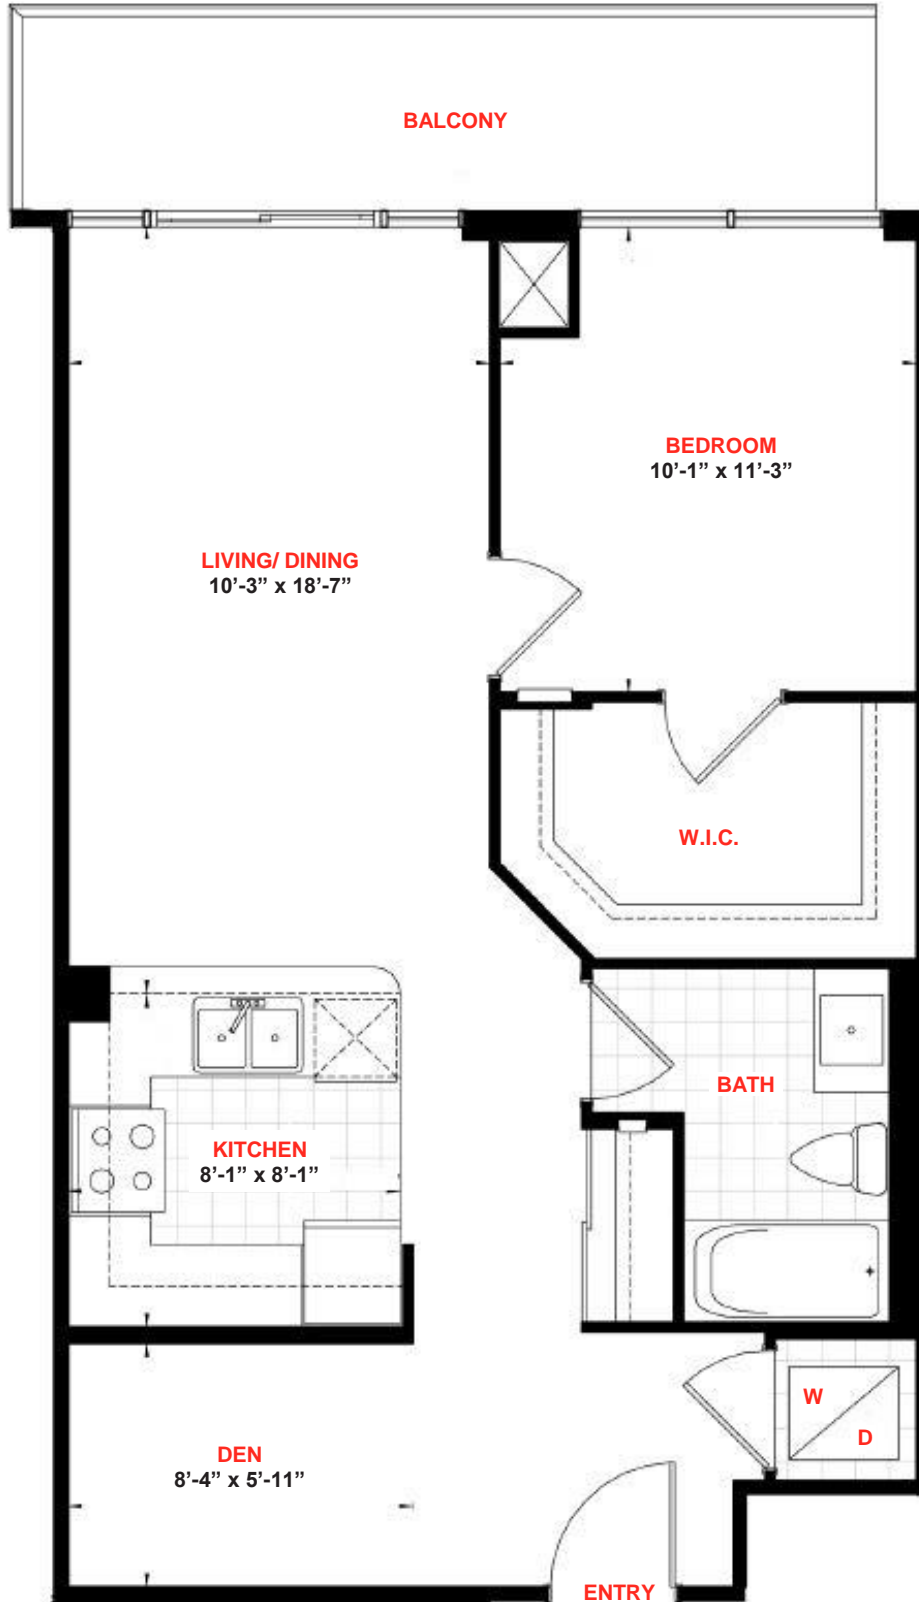

SUITES
315, 415
ONE BEDROOM + DEN
 Suite Area: 713 sq.ft.
 Balcony: 98 sq.ft.
Total Area: 811 sq.ft.

Webb Drive

Grand Park Drive

3RD – 4TH FLOOR